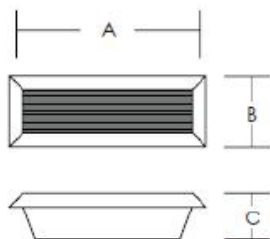

Internal, Recessed Plaster Luminaire

Description

Zee Light:

This stylish little fixture was specially designed to illuminate interior corridor walkways, offering adequate amount of lighting to see where one is walking without harsh excessive lighting. Its shallow depth allows it to fit into tight wall or ceiling cavities. Having 4 torsion springs gives it the resilience to hold itself into plasterboard.
(Also available with Louvre)

Specification

Code	LS0700-000-9.9wLED-EL-10
Mounting	Recessed Wall or Ceiling
IP	20
Light Source	LED LLE
Input Voltage	240v 50Hz
Wattage	5.9w
Chip Lumens	910lm
Full Systems	9.9w
CCT	3000k or 4000k
CRI	80
Driver	500mA constant current
Power Factor	>0.9
Base	Extruded aluminium profile
Trim	Die Cast aluminium
Finish	Exterior grade polyester powdercoat
Diffuser	Reeded polycarbonate
Fixings	4 x torsion springs
Dimensions	240 (A) x 85 (B) x 75 (C)
Cut out	230mmx 65mm